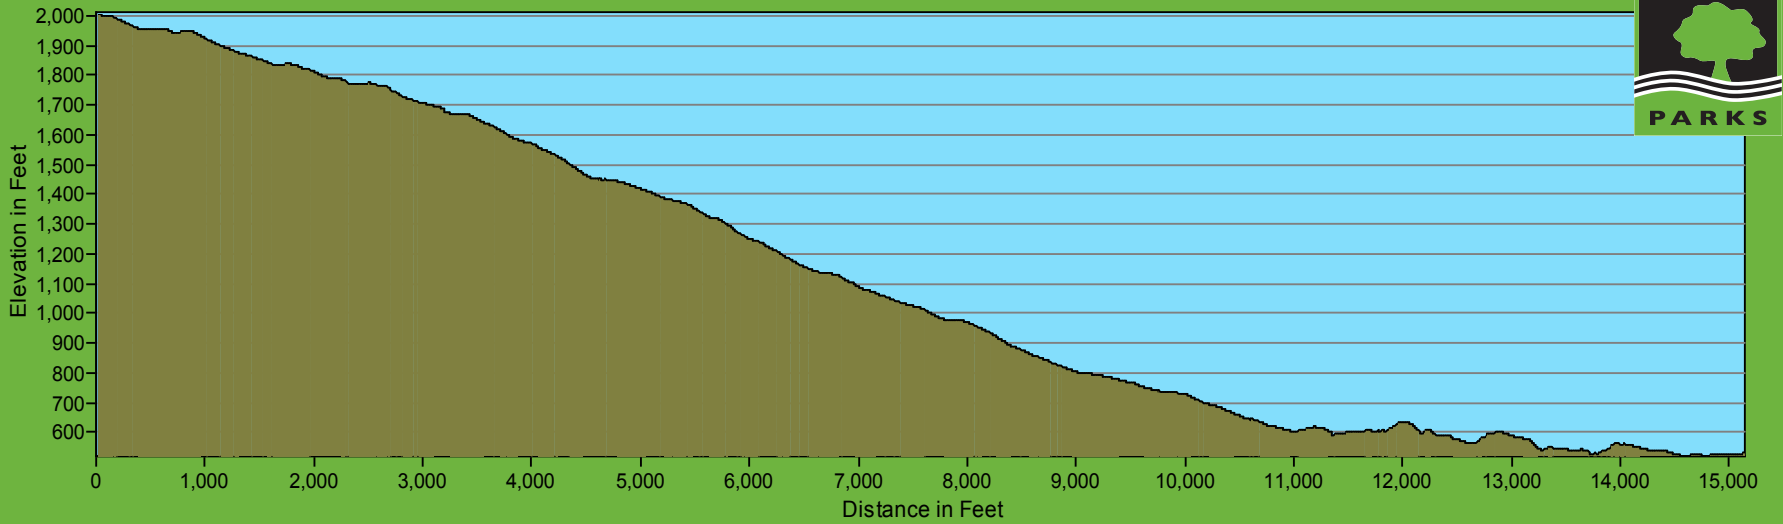

Huddart County Park - Richards Road Trail Profile

1491 Foot elevation change / Profile begins at West Meadow Picnic Area and ends at Skyline Blvd